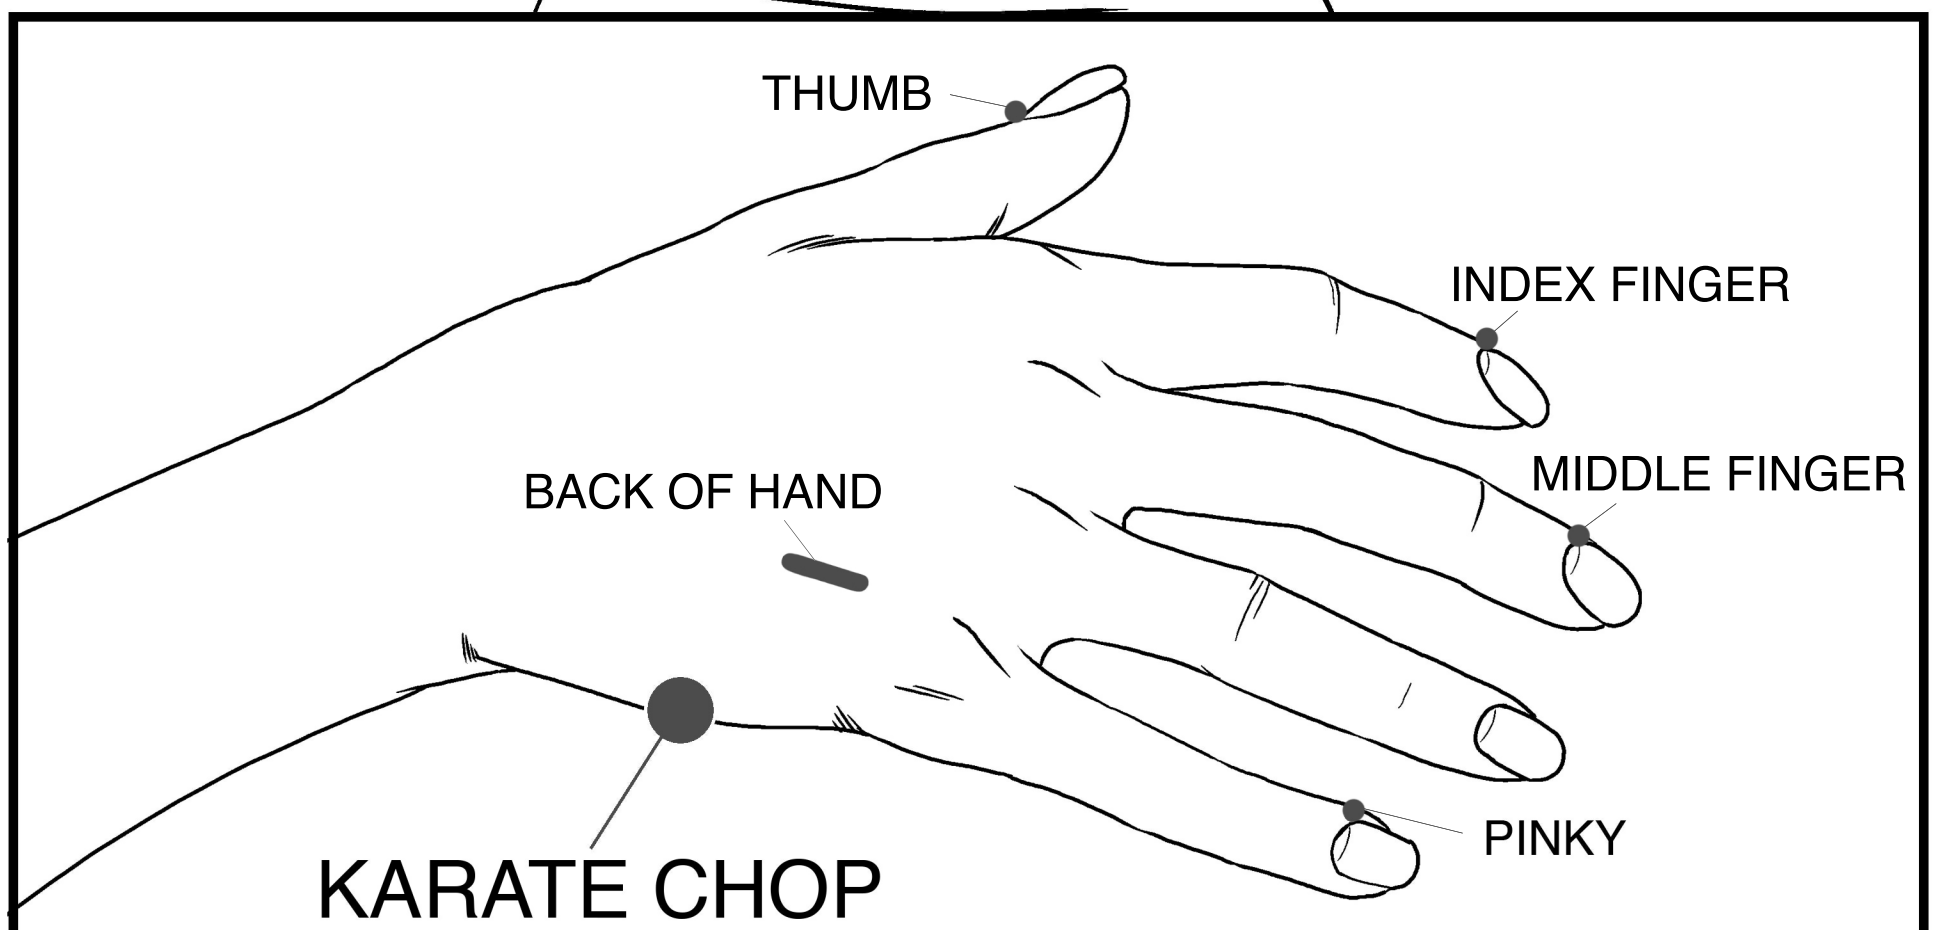

Tapping Points

EYEBROW

TOP OF HEAD

SIDE OF EYE

UNDER NOSE

UNDER EYE

CHIN

COLLARBONE

SORE SPOT

CENTER OF CHEST

(4 Inches)

UNDER ARM

Courtesy of www.ThrivingNow.com & www.Joy-Connection.com
Revised by TrueYouTapping.com 2020.